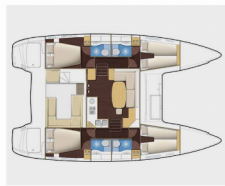

LAGOON 39

Catallou (2017)

Allure Navis D.O.O. • Antuna Branka Šimića 33 • 21000 Split • Croatia

Phone: +385 95 502 0094

Phone 2: +385 99 844 2210

E-mail: info@allure-navis.com

Web: www.allure-navis.com

Yacht Base	Rhodos, Rhodes Marina, Greece
Yacht ID	1020
Yacht Brands	Lagoon
Yacht Name	Catallou
Production Year	2017
Length	39 Ft
Cabins	4 + 2
Berths	8 + 2
Max Persons	10
WC/Shower	4

COMFORT: Blankets, Pillows, Towels

DECK: Bimini top, Electric anchor windlass, Outboard engine, Sprayhood

ENTERTAINMENT: Outdoor speakers, Radio CD player

GALLEY: Oven, Refrigerator, Sink

INTERIOR: Electric fans in cabins