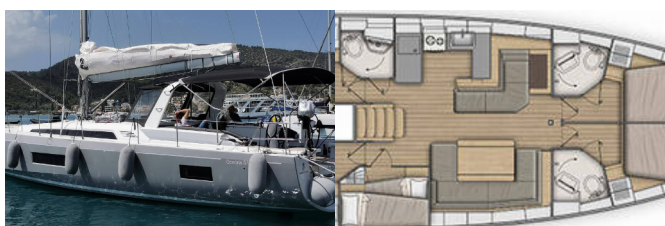

Yacht Base	Kos, Kos Marina, Greece
Yacht ID	1305
Yacht Brands	Beneteau
Yacht Name	Lupo Di Mare
Production Year	2020
Length	52 Ft
Cabins	5 + 1
Berths	10 + 2
Max Persons	12
WC/Shower	3 + 1

DECK: Cockpit table, Cockpit/stern, outside shower, Dinghy with outboard engine