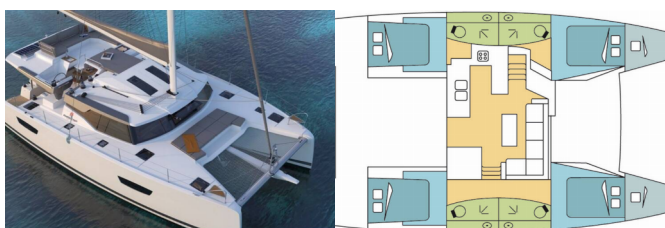

Yacht Base	Kos, Kos Marina, Greece
Yacht ID	1397
Yacht Brands	Fountaine Pajot
Yacht Name	Night Breeze
Production Year	2021
Length	44 Ft
Cabins	4 + 2
Berths	8 + 2
WC/Shower	4

COMFORT: Cockpit cushions

DECK: Dinghy, Hydraulic gangway, Outboard engine

SAILS: Electric winch, Lazy bag, Lazy jacks

YACHT ELECTRICS: 220V socket, Air Conditioning, Generator, Solar panels, Watermaker - desalinator

PRICE AND AVAILABILITY

Fontaine Pajot Elba 45 Night Breeze (2021)