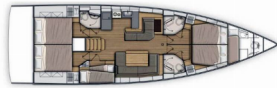

Allure Navis D.O.O. • Antuna Branka Šimića 33 • 21000 Split • Croatia

Phone: +385 95 502 0094

Phone 2: +385 99 844 2210

E-mail: info@allure-navis.com

Web: www.allure-navis.com