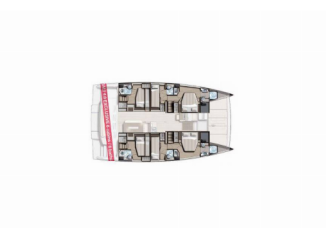

Web: [www.allure-navis.com](http://www.allure-navis.com)

<b>Yacht Base</b>	Athens, Alimos Marina, Greece
<b>Yacht ID</b>	2075
<b>Yacht Brands</b>	Catana
<b>Yacht Name</b>	PRESTIGE
<b>Production Year</b>	2024
<b>Length</b>	49 Ft
<b>Cabins</b>	6
<b>Berths</b>	12
<b>Max Persons</b>	12
<b>WC/Shower</b>	6

**COMFORT:** Cockpit cushions

**DECK:** Anchor, Bimini top, Cockpit/stern, outside shower, Deck brush, Dinghy, Electric anchor windlass, Fenders, Outboard engine, Plastic bucket, Sprayhood

**ENTERTAINMENT:** Fusion radio, Outdoor speakers, USB