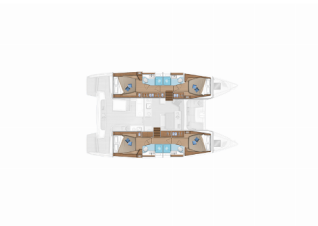

LAGOON 46

Angel (2023)

Allure Navis D.O.O. • Antuna Branka Šimića 33 • 21000 Split • Croatia

Phone: +385 95 502 0094

Phone 2: +385 99 844 2210

E-mail: info@allure-navis.com

Web: www.allure-navis.com

Yacht Base	Athens, Alimos Marina, Greece
Yacht ID	2357
Yacht Brands	Lagoon
Yacht Name	Angel
Production Year	2023
Length	46 Ft
Cabins	4 + 2
Berths	8 + 2
Max Persons	12
WC/Shower	4

DECK: Bimini top, Electric anchor windlass, Sprayhood

ENTERTAINMENT: Outdoor speakers

GALLEY: Hot water

INTERIOR: Electric toilet

NAVIGATION: Autopilot, GPS chart plotter - cockpit, Wind instrument/Anemometer