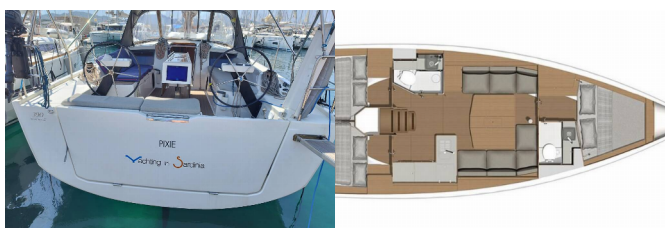

DUFOUR 390

Pixie (2019)

Allure Navis D.O.O. • Antuna Branka Šimića 33 • 21000 Split • Croatia

Phone: +385 95 502 0094

Phone 2: +385 99 844 2210

E-mail: info@allure-navis.com

Web: www.allure-navis.com

Yacht Base	Marina Di Portisco, Italy
Yacht ID	2441
Yacht Brands	Dufour
Yacht Name	Pixie
Production Year	2019
Length	39 Ft
Cabins	3
Berths	6
WC/Shower	2

COMFORT: Cockpit cushions

DECK: Anchor, Anchor with chain, Bathing platform, Gangway, Grill/Barbecue/Plancha, Teak cockpit, Tender

ENTERTAINMENT: Radio, Underwater lights, Wi-Fi Internet

GALLEY: Freezer, Freshwater treatment plant, Refrigerator, Sink

INTERIOR: Electric toilet

NAVIGATION: Bow thruster, GPS chart plotter - cockpit

SAILS: Electric winch

YACHT ELECTRICS: Battery charger, Inverter, Service batteries, Solar panels

PRICE AND AVAILABILITY

Dufour 390 Pixie (2019)