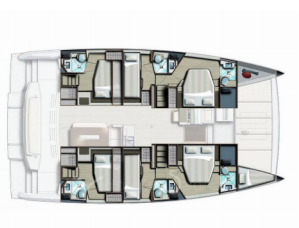

BALI 4.8

Physeter (2022)

Allure Navis D.O.O. • Antuna Branka Šimića 33 • 21000 Split • Croatia

Phone: +385 95 502 0094

Phone 2: +385 99 844 2210

E-mail: info@allure-navis.com

Web: www.allure-navis.com

Yacht Base	Porto Rotondo, Marina Di Asfodeli, Italy
Yacht ID	2452
Yacht Brands	Catana
Yacht Name	Physeter
Production Year	2022
Length	49 Ft
Cabins	6 + 1
Berths	12 + 1
WC/Shower	6

COMFORT: Cockpit cushions, Deck cushions, Fly deck with cushions and mattresses, Mattresses

DECK: Anchor, Anchor with chain, Grill/Barbecue/Plancha, Tender

ENTERTAINMENT: Outdoor speakers, Radio, TV, Underwater lights, Wi-Fi Internet