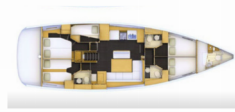

Allure Navis D.O.O. • Antuna Branka Šimića 33 • 21000 Split • Croatia

Phone: +385 95 502 0094

Phone 2: +385 99 844 2210

E-mail: info@allure-navis.com

Web: www.allure-navis.com