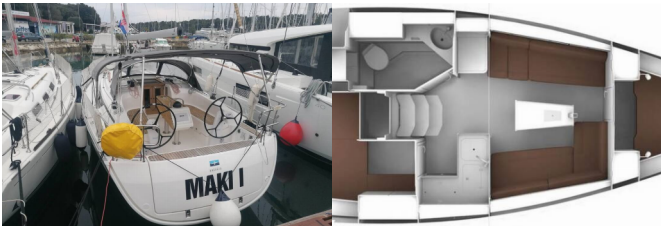

DECK: Bimini top, Cockpit/stern, outside shower, Dinghy, Electric anchor windlass, Sprayhood

ENTERTAINMENT: CD player

INTERIOR: Electric toilet

NAVIGATION: Autopilot, Bow thruster, Depthsounder, GPS chart plotter, Speedometer (Speed log)

SAFETY: Black Water Tank

YACHT ELECTRICS: Heating, Solar panels

Yacht Base	Marina Tehnomont Veruda, Pula, Croatia
Yacht ID	32
Yacht Brands	Bavaria
Yacht Name	Maki I
Production Year	2020
Length	33 Ft
Cabins	2
Berths	4 + 2
WC/Shower	1