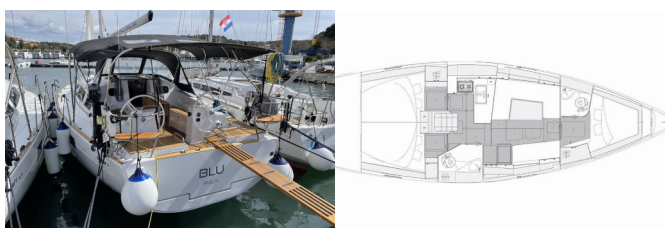

Yacht Base	Marina Tehnomont Veruda, Pula, Croatia
Yacht ID	3516
Yacht Brands	Elan Marine
Yacht Name	Blu
Production Year	2020
Length	39 Ft
Cabins	3
Berths	6 + 2
WC/Shower	2

COMFORT: Bed linen, Pillows

DECK: Anchor Delta, Bathing platform, Bimini top, Cockpit fridge, Cockpit table, Cockpit/stern, outside shower, Dinghy, Electric anchor windlass, Grill/Barbecue/Plancha, LED outdoor ambiance lights, Sprayhood