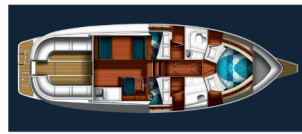

ADRIA 1002 VEKTOR

Vella (2011)

Allure Navis D.O.O. • Antuna Branka Šimića 33 • 21000 Split • Croatia

Phone: +385 95 502 0094

Phone 2: +385 99 844 2210

E-mail: info@allure-navis.com

Web: www.allure-navis.com

COMFORT: Cockpit cushions

DECK: Cockpit table, Cockpit/stern, outside shower, Dinghy, Electric anchor windlass

ENTERTAINMENT: CD player

GALLEY: Refrigerator

NAVIGATION: Bow thruster, GPS chart plotter

SAFETY: VHF radio

YACHT ELECTRICS: Solar panels

Yacht Base	Sukosan, D-Marin Dalmacija Marina, Croatia
Yacht ID	3662
Yacht Brands	SAS - Vektor
Yacht Name	Vella
Production Year	2011
Length	35 Ft
Cabins	3
Berths	6 + 1
WC/Shower	1