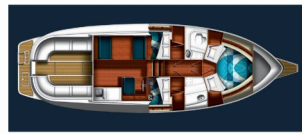

Allure Navis D.O.O. • Antuna Branka Šimića 33 • 21000 Split • Croatia

Phone: +385 95 502 0094

Phone 2: +385 99 844 2210

E-mail: info@allure-navis.com

Web: www.allure-navis.com