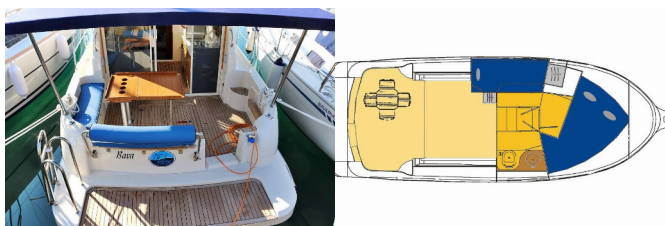

VEKTOR 950

Bava (2015)

Allure Navis D.O.O. • Antuna Branka Šimića 33 • 21000 Split • Croatia

Phone: +385 95 502 0094

Phone 2: +385 99 844 2210

E-mail: info@allure-navis.com

Web: www.allure-navis.com

COMFORT: Cockpit cushions

DECK: Cockpit table, Cockpit/stern, outside shower, Dinghy, Electric anchor windlass

ENTERTAINMENT: CD player

GALLEY: Refrigerator

NAVIGATION: Bow thruster, GPS chart plotter

SAFETY: VHF radio

YACHT ELECTRICS: Solar panels

Yacht Base	Sukosan, D-Marin Dalmacija Marina, Croatia
Yacht ID	3798
Yacht Brands	SAS - Vektor
Yacht Name	Bava
Production Year	2015
Length	31 Ft
Cabins	2
Berths	4 + 1
WC/Shower	1