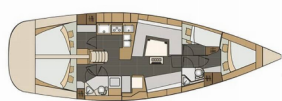

Allure Navis D.O.O. • Antuna Branka Šimića 33 • 21000 Split • Croatia

Phone: +385 95 502 0094

Phone 2: +385 99 844 2210

E-mail: info@allure-navis.com

Web: www.allure-navis.com