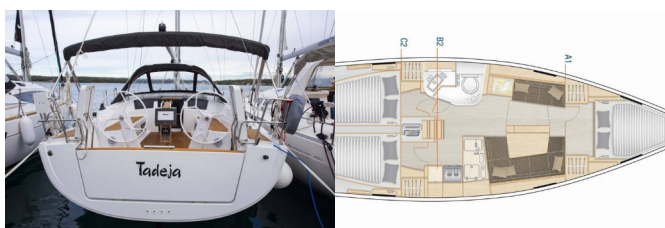

HANSE 388

Tadeja (2019)

Allure Navis D.O.O. • Antuna Branka Šimića 33 • 21000 Split • Croatia

Phone: +385 95 502 0094

Phone 2: +385 99 844 2210

E-mail: info@allure-navis.com

Web: www.allure-navis.com

ENTERTAINMENT: TV

NAVIGATION: Bow thruster

YACHT ELECTRICS: Heating

Yacht Base	ACI Marina Pula, Croatia
Yacht ID	4039
Yacht Brands	Hanse Yachts
Yacht Name	Tadeja
Production Year	2019
Length	37 Ft
Cabins	3
Berths	6 + 3
Max Persons	9
WC/Shower	1