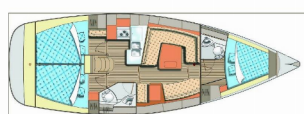

Allure Navis D.O.O. • Antuna Branka Šimića 33 • 21000 Split • Croatia

Phone: +385 95 502 0094

Phone 2: +385 99 844 2210

E-mail: info@allure-navis.com

Web: www.allure-navis.com