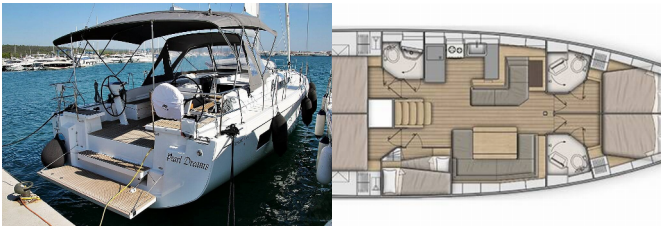

DECK: Bimini top, Cockpit table, Cockpit/stern, outside shower, Dinghy, Electric anchor windlass, Sprayhood

ENTERTAINMENT: Radio CD mp3 player

GALLEY: Refrigerator

NAVIGATION: Autopilot, Bow thruster, GPS chart plotter - cockpit, Wind instrument/Anemometer

SAFETY: VHF radio

Yacht Base	Sukosan, D-Marin Dalmacija Marina, Croatia
Yacht ID	4191
Yacht Brands	Beneteau
Yacht Name	Pearl Dreams
Production Year	2020
Length	52 Ft
Cabins	5 + 1
Berths	10 + 2
WC/Shower	3