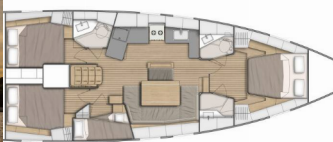

OCEANIS 46.1 - layout
4 CABINS & 2 HEADS

Yacht Base	Pula, ACI Marina Pomer, Croatia
Yacht ID	4234
Yacht Brands	Beneteau
Yacht Name	Nalu
Production Year	2020
Length	48 Ft
Cabins	4
Berths	8 + 2
Max Persons	10
WC/Shower	2

COMFORT: Bed linen, Cockpit cushions, Mosquito nets, Towels

DECK: Anchor chain counter, Bathing platform, Bilge pump - Mechanic, Bimini top, Boat hook, Bosun's chair (Safe seat) (boatswain's chair), Cockpit table, Cockpit/stern, outside shower, Davit, Dinghy, Electric anchor windlass, Fenders, Gangway, Outboard engine, Sprayhood, Teak seats in cockpit

ENTERTAINMENT: Fusion radio, Indoor speakers, Outdoor speakers, Stand up paddle (SUP) - FREE, TV, Wi-Fi Internet

GALLEY: Freezer, Gas bottles, Hot water, Ice box, Kitchen utensils (Galley equipment, cutlery), Oven, Refrigerator, Stove, Water pump

INTERIOR: Electric fans in cabins, LED interior lights

NAVIGATION: Autopilot, Binoculars, Bow thruster, Compass, GPS chart plotter - cockpit, Nautical charts, Pilot book, Wind instrument/Anemometer

SAFETY: Black Water Tank, Buoyant smoke signal, Distress signals, Fire axe, Fire extinguisher, First aid kit, Fog horn, Life belts (Safety harness), Life jackets, Liferaft, VHF radio

SAILS: Electric halyard winch, Lazy bag, Lazy jacks

YACHT ELECTRICS: Battery charger, Bilge pump - Electric, Heating, Service batteries, Shore connection 220 V, Solar panels, USB sockets