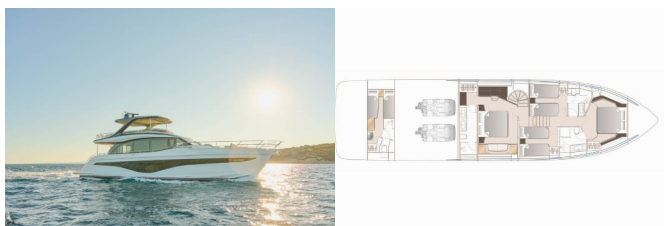

PRINCESS Y72

Elizabeth (2022)

Allure Navis D.O.O. • Antuna Branka Šimića 33 • 21000 Split • Croatia

Phone: +385 95 502 0094

Phone 2: +385 99 844 2210

E-mail: info@allure-navis.com

Web: www.allure-navis.com

Yacht Base	Marina Lav - Podstrana, Croatia
Yacht ID	4502
Yacht Brands	Princess Yachts
Yacht Name	Elizabeth
Production Year	2022
Length	75 Ft
Cabins	4
Berths	8
WC/Shower	3

COMFORT: Bed linen, Cockpit cushions, Comfort seats, Mosquito nets, Towels

DECK: Bar, Electric anchor windlass, Foredeck sunbathing area, Hard Top Bimini, Hydraulic gangway, Hydraulic lifting swimming platform, LED outdoor ambiance lights, Teak cockpit, Teak deck, Teak on flybridge, Teak table, Tender