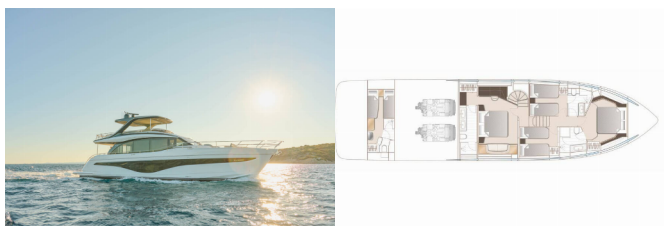

Web: [www.allure-navis.com](http://www.allure-navis.com)

<b>Yacht Base</b>	Marina Lav - Podstrana, Croatia
<b>Yacht ID</b>	4502
<b>Yacht Brands</b>	Princess Yachts
<b>Yacht Name</b>	Elizabeth
<b>Production Year</b>	2022
<b>Length</b>	75 Ft
<b>Cabins</b>	4
<b>Berths</b>	8
<b>WC/Shower</b>	3

**COMFORT:** Bed linen, Cockpit cushions, Comfort seats, Mosquito nets, Towels

**DECK:** Bar, Electric anchor windlass, Foredeck sunbathing area, Hard Top Bimini, Hydraulic gangway, Hydraulic lifting swimming platform, LED outdoor ambience lights, Teak cockpit, Teak deck, Teak on flybridge, Teak table, Tender