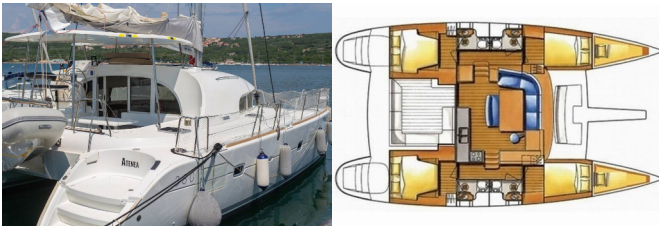

LAGOON 380 S2

Atenea (2015)

Allure Navis D.O.O. • Antuna Branka Šimića 33 • 21000 Split • Croatia

Phone: +385 95 502 0094

Phone 2: +385 99 844 2210

E-mail: info@allure-navis.com

Web: www.allure-navis.com

Yacht Base	Marina Punat, Krk, Croatia
Yacht ID	4556
Yacht Brands	Lagoon
Yacht Name	Atenea
Production Year	2015
Length	38 Ft
Cabins	4 + 2
Berths	8 + 2
Max Persons	10
WC/Shower	2

COMFORT: Cockpit cushions

DECK: Bilge pump - Mechanic, Cockpit table, Cockpit/stern, outside shower, Dinghy, Electric anchor windlass, Fenders, Hard Top Bimini, Mooring ropes , Spare anchor (Reserve, Auxiliary anchor), Sprayhood, Swimming ladder