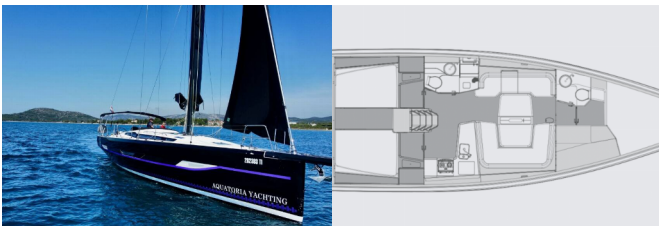

ELAN E6

Black Panther (2023)

Allure Navis D.O.O. • Antuna Branka Šimića 33 • 21000 Split • Croatia

Phone: +385 95 502 0094

Phone 2: +385 99 844 2210

E-mail: info@allure-navis.com

Web: www.allure-navis.com

Yacht Base	Marina Pirovac, Croatia
Yacht ID	4567
Yacht Brands	Elan Marine
Yacht Name	Black Panther
Production Year	2023
Length	50 Ft
Cabins	4
Berths	8 + 2
WC/Shower	2

COMFORT: Cockpit cushions

DECK: Anchor with chain, Bathing platform, Bimini top, Bow sail locker, Cockpit/stern, outside shower, Deck lights, Electric anchor windlass, Mooring Cleats, Set for steerman (helmsman's chair), Sprayhood, Winch handles