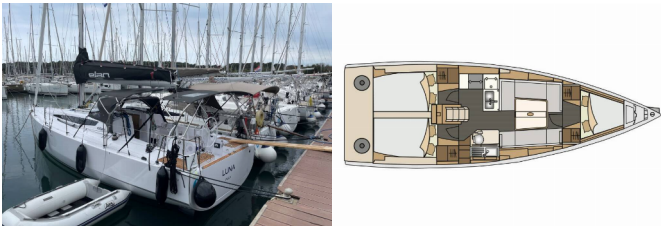

ELAN E4

Luna (2023)

Allure Navis D.O.O. • Antuna Branka Šimića 33 • 21000 Split • Croatia

Phone: +385 95 502 0094

Phone 2: +385 99 844 2210

E-mail: info@allure-navis.com

Web: www.allure-navis.com

Yacht Base	Marina Tehnomont Veruda, Pula, Croatia
Yacht ID	4645
Yacht Brands	Elan Marine
Yacht Name	Luna
Production Year	2023
Length	35 Ft
Cabins	3
Berths	6 + 2
WC/Shower	1

DECK: Anchor chain counter, Anchor Delta, Anchor winch remote control, Anchor with chain, Bathing platform, Bimini top, Cockpit table, Electric anchor windlass, Sprayhood

ENTERTAINMENT: Fusion radio, FUSION sound system, Indoor speakers, Outdoor speakers