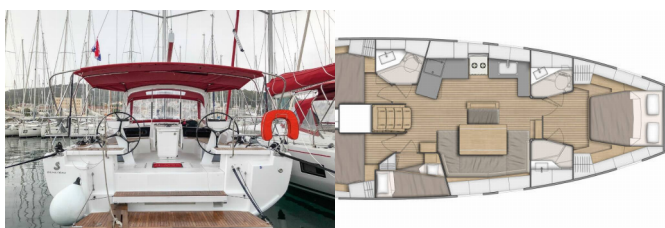

Yacht Base	Dubrovnik, Komolac, ACI Marina Dubrovnik, Croatia
Yacht ID	4752
Yacht Brands	Beneteau
Yacht Name	Black Jack
Production Year	2023
Length	48 Ft
Cabins	4
Berths	8 + 2
WC/Shower	2

COMFORT: Bedlinen and towels, Cockpit cushions, Mosquito nets

DECK: Anchor with rope , Bathing platform, Bilge pump - Mechanic, Bimini top, Boat hook, Bosun's chair (Safe seat) (boatswain's chair), Cockpit table, Cockpit/stern, outside shower, Dinghy, Electric anchor windlass, Fenders, Gangway, Round/globular fender, Spare anchor (Reserve, Auxiliary anchor), Sprayhood