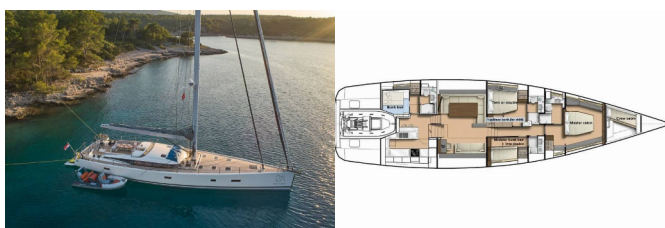

CNB 76

Aenea (2017)

Allure Navis D.O.O. • Antuna Branka Šimića 33 • 21000 Split • Croatia

Phone: +385 95 502 0094

Phone 2: +385 99 844 2210

E-mail: info@allure-navis.com

Web: www.allure-navis.com

Yacht Base	Marina Kastela, Croatia
Yacht ID	4828
Yacht Brands	CNB Yachts
Yacht Name	Aenea
Production Year	2017
Length	76 Ft
Cabins	4 + 1
Berths	8 + 2
Max Persons	8
WC/Shower	4 + 1

ADDITIONAL: Grey Water Tank

COMFORT: Cockpit cushions, Printer, Salon cushions

DECK: Bathing platform, Bimini top, Cockpit/stern, outside shower, Dinghy, Electric anchor windlass, Hydraulic gangway, Main anchor, Sprayhood, Swimming ladder, Teak cockpit, Teak table