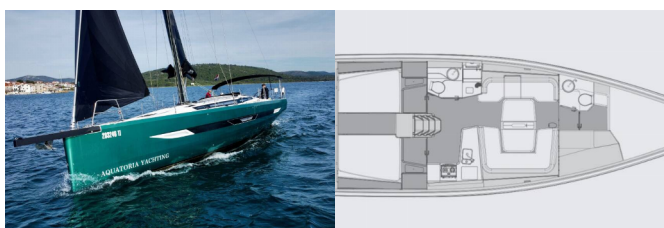

ELAN E6

Loki (2023)

Allure Navis D.O.O. • Antuna Branka Šimića 33 • 21000 Split • Croatia

Phone: +385 95 502 0094

Phone 2: +385 99 844 2210

E-mail: info@allure-navis.com

Web: www.allure-navis.com

Yacht Base	Marina Pirovac, Croatia
Yacht ID	4833
Yacht Brands	Elan Marine
Yacht Name	Loki
Production Year	2023
Length	50 Ft
Cabins	4
Berths	8 + 2
WC/Shower	2

COMFORT: Cockpit cushions

DECK: Anchor with chain, Bathing platform, Bimini top, Bow sail locker, Cockpit/stern, outside shower, Deck lights, Electric anchor windlass, Mooring Cleats, Set for steerman (helmsman's chair), Sprayhood, Winch handles