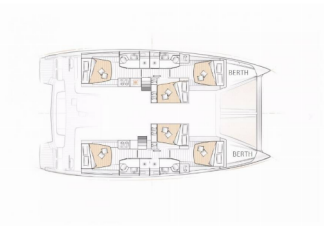

EXCESS 15

Issa (2023)

Allure Navis D.O.O. • Antuna Branka Šimića 33 • 21000 Split • Croatia

Phone: +385 95 502 0094

Phone 2: +385 99 844 2210

E-mail: info@allure-navis.com

Web: www.allure-navis.com

Yacht Base	Trogir, Yachtclub Seget (Marina Baotić), Croatia
Yacht ID	4890
Yacht Brands	Excess
Yacht Name	Issa
Production Year	2023
Length	49 Ft
Cabins	6 + 2
Berths	12 + 2
WC/Shower	4

COMFORT: Bedlinen and towels, Cockpit backrest, Cockpit cushions, Sundeck cushions

DECK: Anchor with chain, Bimini top, Boat hook, Cockpit fridge, Cockpit light, Cockpit table, Cockpit/stern, outside shower, Davit, Dinghy, Dinghy hydraulic lifting system, Electric anchor windlass, Enclosures with windows for aft cockpit, Fenders, Jerry cans for diesel, Outboard engine, Sun deck, Swimming ladder, Teak cockpit

ENTERTAINMENT: FUSION sound system, Outdoor speakers, Radio mp3 player, Wi-Fi Internet

GALLEY: Freezer, Gas bottles, Hot water, Ice maker, Kitchen utensils (Galley equipment, cutlery), NESPRESSO coffee machine, Refrigerator

INTERIOR: Electric fans, Electric toilet

NAVIGATION: 3 blade folding propeller, Autopilot, Complete navigation equipment, GPS chart plotter, Nautical charts

SAFETY: Black Water Tank, Distress flare box, First aid kit, Life belts (Safety harness), Life jackets, VHF radio

SAILS: Electric winch

YACHT ELECTRICS: Air Conditioning, Battery charger, Bilge pump - Electric, Electricity 230VAC, Generator, Heating, Inverter, Shore power connection