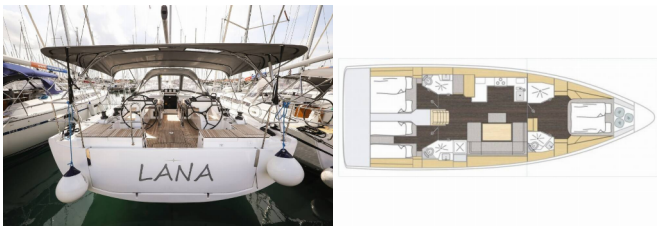

BAVARIA C46

Lana (2024)

Allure Navis D.O.O. • Antuna Branka Šimića 33 • 21000 Split • Croatia

Phone: +385 95 502 0094

Phone 2: +385 99 844 2210

E-mail: info@allure-navis.com

Web: www.allure-navis.com

Yacht Base	Marina Kornati, Biograd, Croatia
Yacht ID	4933
Yacht Brands	Bavaria
Yacht Name	Lana
Production Year	2024
Length	48 Ft
Cabins	3
Berths	6 + 2
Max Persons	8
WC/Shower	3

COMFORT: Cockpit seat cushions with backrest, Pillows

DECK: Anchor with chain, Bimini top, Bosun's chair (Safe seat) (boatswain's chair), Cockpit grill, Cockpit light, Cockpit/stern, outside shower, Dinghy, Electric anchor windlass, Fenders, Folding cockpit table, Mooring ropes, Spare anchor (Reserve, Auxiliary anchor), Sprayhood, Teak cockpit