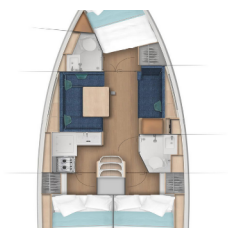

<b>Yacht Base</b>	Marina Punat, Krk, Croatia
<b>Yacht ID</b>	4965
<b>Yacht Brands</b>	Jeanneau
<b>Yacht Name</b>	Princess Lara
<b>Production Year</b>	2024
<b>Length</b>	37 Ft
<b>Cabins</b>	3
<b>Berths</b>	6 + 2
<b>WC/Shower</b>	2

**COMFORT:** Bed linen, Cockpit cushions

**DECK:** Anchor with chain, Bilge pump - Mechanic, Bimini top, Boat hook, Cockpit table, Cockpit/stern, outside shower, Dinghy, Electric anchor windlass, Fenders, Mooring ropes , Plastic bucket, Round/globular fender, Sprayhood, Water hose