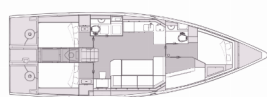

Yacht Base	Marina Pirovac, Croatia
Yacht ID	4983
Yacht Brands	Elan Marine
Yacht Name	A'more
Production Year	2024
Length	44 Ft
Cabins	4
Berths	8 + 2
Max Persons	10
WC/Shower	2

COMFORT: Cockpit cushions

DECK: Anchor with chain, Bathing platform, Bimini top, Cockpit light, Remote control for anchor winch with chain counter at helm, Sprayhood, Teak cockpit