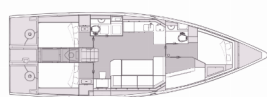

Yacht Base	Marina Pirovac, Croatia
Yacht ID	4984
Yacht Brands	Elan Marine
Yacht Name	First
Production Year	2024
Length	44 Ft
Cabins	4
Berths	8 + 2
Max Persons	10
WC/Shower	2

COMFORT: Cockpit cushions

DECK: Anchor with chain, Bathing platform, Bimini top, Cockpit light, Remote control for anchor winch with chain counter at helm, Sprayhood, Teak cockpit