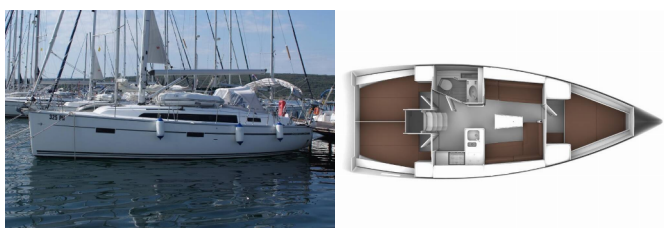

Yacht Base	Marina Punat, Krk, Croatia
Yacht ID	5096
Yacht Brands	Bavaria
Yacht Name	Jugo
Production Year	2015
Length	37 Ft
Cabins	3
Berths	6 + 1
WC/Shower	1

DECK: Anchor, Bimini top, Boat hook, Cockpit table, Cockpit/stern, outside shower, Electric anchor windlass, Fenders, Mooring ropes, Oil filter, Plastic bucket, Round/globular fender, Sprayhood, Water hose, Winch handles