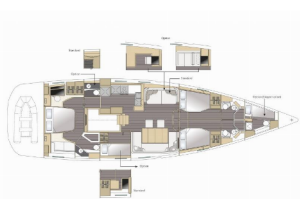

Allure Navis D.O.O. • Antuna Branka Šimića 33 • 21000 Split • Croatia

Phone: +385 95 502 0094

Phone 2: +385 99 844 2210

E-mail: info@allure-navis.com

Web: www.allure-navis.com