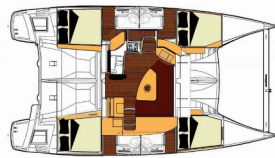

LIPARI 41

Argos (2015)

Allure Navis D.O.O. • Antuna Branka Šimića 33 • 21000 Split • Croatia

Phone: +385 95 502 0094

Phone 2: +385 99 844 2210

E-mail: info@allure-navis.com

Web: www.allure-navis.com

DECK: Bimini top, Boat hook, Cockpit table, Cockpit/stern, outside shower, Dinghy, Electric anchor windlass, Fenders, Mooring ropes, Oil filter, Plastic bucket, Round/globular fender, Sprayhood, Water hose, Winch handles

GALLEY: Gas bottles, Refrigerator

INTERIOR: Bilge pump handle, Electric toilet, Yacht documents

NAVIGATION: Autopilot, Binoculars, Compass, Depthsounder, Divider, nautic chart, GPS chart plotter, Harbour guides, List of lights, Nautical charts, Triangles, Wind/speed/depth instruments

SAFETY: Emergency tiller, First aid kit, Flashlight, Fog horn, Horseshoe lifebuoy, Life jackets, Set of tools, Signal rockets and torches, VHF radio

SAILS: Rodkick

YACHT ELECTRICS: Air Conditioning, Generator, Heating, Shore power connection, Solar panels

Yacht Base	Marina Punat, Krk, Croatia
Yacht ID	5102
Yacht Brands	Fountaine Pajot
Yacht Name	Argos
Production Year	2015
Length	39 Ft
Cabins	4 + 2
Berths	8 + 2
WC/Shower	2