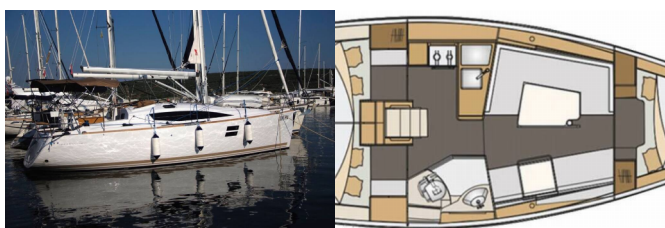

Yacht Base	Marina Punat, Krk, Croatia
Yacht ID	5111
Yacht Brands	Elan Marine
Yacht Name	Arashi
Production Year	2017
Length	35 Ft
Cabins	3
Berths	6 + 2
WC/Shower	1

DECK: Anchor, Bimini top, Boat hook, Cockpit table, Cockpit/stern, outside shower, Electric anchor windlass, Fenders, Mooring ropes , Oil filter, Plastic bucket, Round/globular fender, Sprayhood, Water hose, Winch handles

ENTERTAINMENT: LCD TV

GALLEY: Gas bottles

INTERIOR: Bilge pump handle, Lowerable salon table, Yacht documents

NAVIGATION: Binoculars, Bow thruster, Divider, nautic chart, GPS chart plotter, Hand bearing compass, Harbour guides, List of lights, Nautical charts, Triangles, Wind/speed/depth instruments