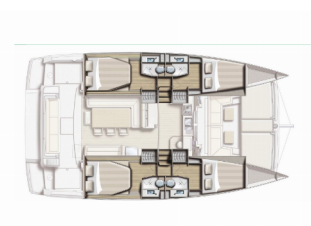

BALI 4.1

Avaler (2020)

Allure Navis D.O.O. • Antuna Branka Šimića 33 • 21000 Split • Croatia

Phone: +385 95 502 0094

Phone 2: +385 99 844 2210

E-mail: info@allure-navis.com

Web: www.allure-navis.com

COMFORT: Bed linen, Cockpit cushions, Sun mattresses

DECK: Bathing platform, Bimini top, Cockpit table, Cockpit/stern, outside shower, Dinghy, Flybridge, Forward cockpit

ENTERTAINMENT: Outdoor speakers, Radio CD player

GALLEY: Freezer, Hot water, Kitchen utensils (Galley equipment, cutlery), Oven, Refrigerator, Stove

NAVIGATION: Autopilot, GPS chart plotter, Navigation (Nautical) charts and nautical guide, Pilot book, Tridata

SAFETY: VHF radio

SAILS: Electric primary winch

YACHT ELECTRICS: Battery charger, Inverter

Yacht Base Dubrovnik, Komolac, ACI Marina
Dubrovnik, Croatia

Yacht ID 5268

Yacht Brands Catana

Yacht Name Avaler

Production Year 2020

Length 41 Ft

Cabins 4

Berths 8 + 2

Max Persons 10

WC/Shower 4