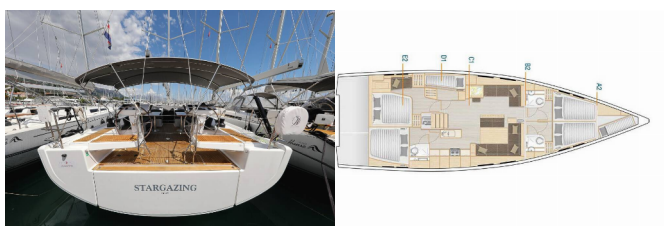

HANSE 548

Stargazing (2020)

Allure Navis D.O.O. • Antuna Branka Šimića 33 • 21000 Split • Croatia

Phone: +385 95 502 0094

Phone 2: +385 99 844 2210

E-mail: info@allure-navis.com

Web: www.allure-navis.com

Yacht Base Trogir, Yachtclub Seget (Marina Baotić), Croatia

Yacht ID 5279

Yacht Brands Hanse Yachts

Yacht Name Stargazing

Production Year 2020

Length 53 Ft

Cabins 5 + 1

Berths 10 + 2 + 1

Max Persons 12

WC/Shower 3