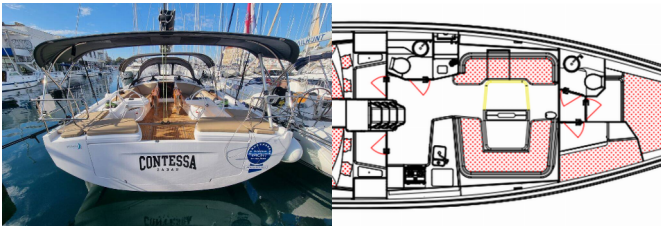

ELAN E6

Contessa (2022)

Allure Navis D.O.O. • Antuna Branka Šimića 33 • 21000 Split • Croatia

Phone: +385 95 502 0094

Phone 2: +385 99 844 2210

E-mail: info@allure-navis.com

Web: www.allure-navis.com

Yacht Base	Marina Zadar (ex. Tankercomerc), Croatia
Yacht ID	5342
Yacht Brands	Elan Marine
Yacht Name	Contessa
Production Year	2022
Length	50 Ft
Cabins	4
Berths	8 + 2
WC/Shower	2