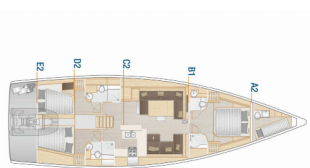

Allure Navis D.O.O. • Antuna Branka Šimića 33 • 21000 Split • Croatia

Phone: +385 95 502 0094

Phone 2: +385 99 844 2210

E-mail: info@allure-navis.com

Web: www.allure-navis.com