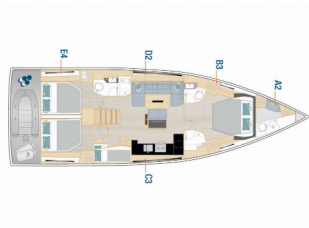

HANSE 510

Alma - OW (2024)

Allure Navis D.O.O. • Antuna Branka Šimića 33 • 21000 Split • Croatia

Phone: +385 95 502 0094

Phone 2: +385 99 844 2210

E-mail: info@allure-navis.com

Web: www.allure-navis.com

Yacht Base	Trogir, Yachtclub Seget (Marina Baotić), Croatia
Yacht ID	5488
Yacht Brands	Hanse Yachts
Yacht Name	Alma - OW
Production Year	2024
Length	52 Ft
Cabins	4 + 1
Berths	8 + 2 + 1
Max Persons	11
WC/Shower	2 + 1

COMFORT: Bed linen, Cockpit cushions

DECK: Bathing platform, Bimini top, Cockpit fridge, Cockpit table, Cockpit/stern, outside shower, Dinghy, Grill/Barbecue/Plancha, Smart tender system, Sprayhood, Teak cockpit, Teak deck