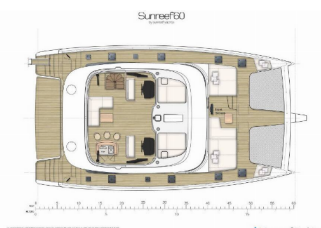

SUNREEF 60

Dessus (2022)

Allure Navis D.O.O. • Antuna Branka Šimića 33 • 21000 Split • Croatia

Phone: +385 95 502 0094

Phone 2: +385 99 844 2210

E-mail: info@allure-navis.com

Web: www.allure-navis.com

Yacht Base	Marina Kastela, Croatia
Yacht ID	5803
Yacht Brands	Sunreef Yachts
Yacht Name	Dessus
Production Year	2022
Length	60 Ft
Cabins	4 + 2
Berths	8
WC/Shower	4

COMFORT: Cockpit cushions

DECK: Bathing platform, Bimini top, Cockpit fridge, Cockpit/stern, outside shower, Dinghy, Sprayhood, Sun awning (forward cockpit), Swimming ladder, Teak deck, Teak seats in cockpit, Thermal camera