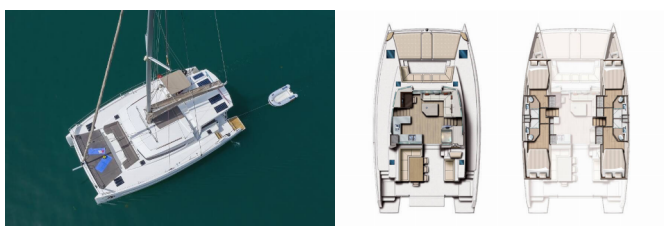

BALI 4.5

Nouvelle Vague (2017)

Allure Navis D.O.O. • Antuna Branka Šimića 33 • 21000 Split • Croatia

Phone: +385 95 502 0094

Phone 2: +385 99 844 2210

E-mail: info@allure-navis.com

Web: www.allure-navis.com

DECK: Bimini top, Cockpit/stern, outside shower, Dinghy

ENTERTAINMENT: LED TV, Outdoor speakers, Radio CD player, Wi-Fi Internet

GALLEY: Oven, Refrigerator, Stove

NAVIGATION: Autopilot, GPS chart plotter, Wind instrument/Anemometer

SAFETY: Black Water Tank, Life jackets

SAILS: Lazy bag

YACHT ELECTRICS: Air Conditioning, Generator, Inverter, Solar panels

Yacht Base	Trogir, Luka Marina, Croatia
Yacht ID	5809
Yacht Brands	Catana
Yacht Name	Nouvelle Vague
Production Year	2017
Length	45 Ft
Cabins	4 + 2
Berths	8 + 2
WC/Shower	4