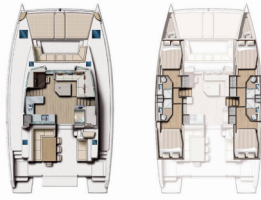

BALI 4.5

Nouvelle Vague (2017)

Allure Navis D.O.O. • Antuna Branka Šimića 33 • 21000 Split • Croatia

Phone: +385 95 502 0094

Phone 2: +385 99 844 2210

E-mail: info@allure-navis.com

Web: www.allure-navis.com

DECK: Bimini top, Cockpit/stern, outside shower, Dinghy

ENTERTAINMENT: LED TV, Outdoor speakers, Radio CD player, Wi-Fi Internet

GALLEY: Oven, Refrigerator, Stove

NAVIGATION: Autopilot, GPS chart plotter, Wind instrument/Anemometer

SAFETY: Black Water Tank, Life jackets

SAILS: Lazy bag

YACHT ELECTRICS: Air Conditioning, Generator, Inverter, Solar panels

Yacht Base	Trogir, Luka Marina, Croatia
Yacht ID	5809
Yacht Brands	Catana
Yacht Name	Nouvelle Vague
Production Year	2017
Length	45 Ft
Cabins	4 + 2
Berths	8 + 2
WC/Shower	4