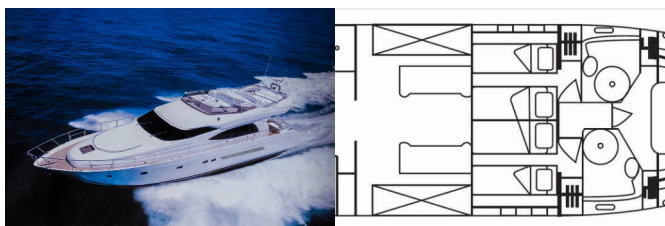

EMINENCE X6

La Vie (2018)

Allure Navis D.O.O. • Antuna Branka Šimića 33 • 21000 Split • Croatia

Phone: +385 95 502 0094

Phone 2: +385 99 844 2210

E-mail: info@allure-navis.com

Web: www.allure-navis.com

Yacht Base	Sukosan, D-Marin Dalmacija Marina, Croatia
Yacht ID	5841
Yacht Brands	Unknown
Yacht Name	La Vie
Production Year	2018
Length	57 Ft
Cabins	3 + 1
Berths	6 + 1
WC/Shower	2 + 1

DECK: Bimini top, Cockpit/stern, outside shower, Gangway, Spotlight / Headlights, Teak table

ENTERTAINMENT: Alpine Sound System, Outdoor speakers, Underwater lights

GALLEY: Coffee machine, Induction hot plate, NESPRESSO coffee machine, Refrigerator

INTERIOR: Ambiantal lighting, Electric toilet, Heater / Blower

NAVIGATION: Autopilot, Bow thruster, GPS chart plotter, Stern thruster

SAFETY: Black Water Tank, VHF radio

YACHT ELECTRICS: Air Conditioning, Generator, USB sockets