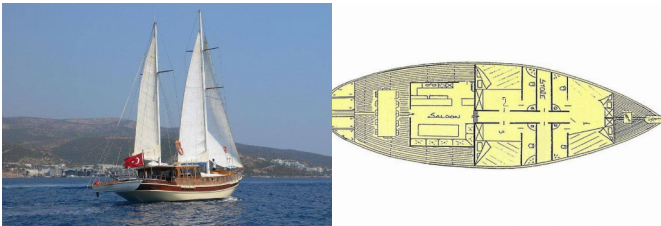

REMO

Remo (1986)

Allure Navis D.O.O. • Antuna Branka Šimića 33 • 21000 Split • Croatia

Phone: +385 95 502 0094

Phone 2: +385 99 844 2210

E-mail: info@allure-navis.com

Web: www.allure-navis.com

ENTERTAINMENT: CD player, Fishing equipment, Mobile phone, Snorkeling equipment, TV + DVD

NAVIGATION: GPS

SAFETY: VHF radio

YACHT ELECTRICS: Air Conditioning, Generator, Plug 220V, 24 V

Yacht Base	Bodrum, Milta Marina, Turkey
Yacht ID	5937
Yacht Brands	Custom Made
Yacht Name	Remo
Production Year	1986
Length	62 Ft
Cabins	3
Berths	6
Max Persons	6
WC/Shower	3