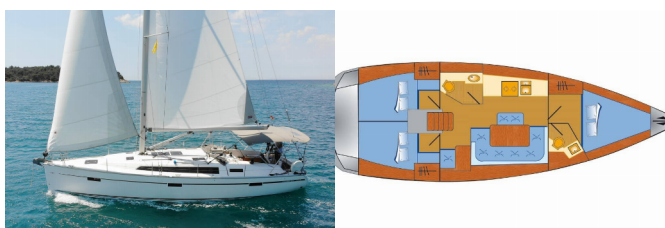

BAVARIA CRUISER 41

Raven (2016)

Allure Navis D.O.O. • Antuna Branka Šimića 33 • 21000 Split • Croatia

Phone: +385 95 502 0094

Phone 2: +385 99 844 2210

E-mail: info@allure-navis.com

Web: www.allure-navis.com

Yacht Base	Marina Tehnomont Veruda, Pula, Croatia
Yacht ID	607
Yacht Brands	Bavaria
Yacht Name	Raven
Production Year	2016
Length	41 Ft
Cabins	3
Berths	6 + 1
Max Persons	7
WC/Shower	2

COMFORT: Blankets, Cockpit cushions

DECK: Bilge pump - Mechanic, Bimini top, Boat hook, Cockpit table, Cockpit/stern, outside shower, Electric anchor windlass, Fenders, Gangway, Main anchor, Mooring ropes , Round/globular fender, Spare anchor (Reserve, Auxiliary anchor), Sprayhood, Swimming ladder, Teak cockpit, Water hose, Winch handles

ENTERTAINMENT: CD player, Outdoor speakers, Radio CD/MP3 player, AUX input, TV + DVD, Wi-Fi Internet

GALLEY: Gas cookers, Hot water, Kitchen utensils (Galley equipment, cutlery), Microwave, Oven

INTERIOR: Barometer, Clock, Coolbox , Safe

NAVIGATION: AIS, Autopilot, Binoculars, Bow thruster, Compass, GPS chart plotter - cockpit, Hand bearing compass, Harbour guides, Navigation (Nautical) charts and nautical guide , Navigation set, Tablet, Tridata, Wind instrument/Anemometer

SAFETY: Automatic Inflatable Life Jacket, Black Water Tank, Fire extinguisher , First aid kit , Flashlight, Fog horn, Life belts (Safety harness), Life buoy + Flashing light, Life jackets, Liferaft , Repair kit, Signal rockets and torches , VHF radio

YACHT ELECTRICS: 12V Socket, Batteries, Battery charger , Bilge pump - Electric, Converter 220V/12V, Heating, Inverter, Pump, Service batteries, Shore connection 220 V, Shore power cable, Solar panels