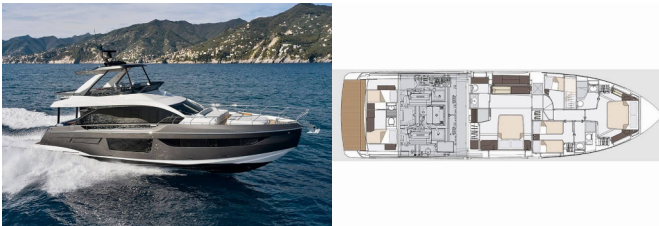

AZIMUT 68

Pangea (2024)

Allure Navis D.O.O. • Antuna Branka Šimića 33 • 21000 Split • Croatia

Phone: +385 95 502 0094

Phone 2: +385 99 844 2210

E-mail: info@allure-navis.com

Web: www.allure-navis.com

Yacht Base	Marina Lav - Podstrana, Croatia
Yacht ID	6609
Yacht Brands	Azimut / Benetti Yachts
Yacht Name	Pangea
Production Year	2024
Length	69 Ft
Cabins	4 + 1
Berths	8
WC/Shower	5

COMFORT: Fly deck with cushions and mattresses, Mosquito nets

DECK: Anchor, Cockpit table, Gangway, Grill/Barbecue/Plancha, Hard Top Bimini, Jacuzzi, Jet tender, Teak on flybridge

ENTERTAINMENT: Donut, Mask, Seabob, Stand up paddle (SUP), Underwater lights, Water skis, Wi-Fi Internet