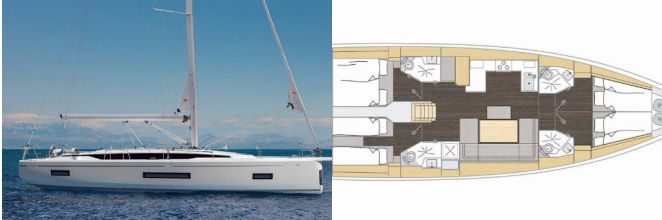

BAVARIA C46

Sabina (2025)

Allure Navis D.O.O. • Antuna Branka Šimića 33 • 21000 Split • Croatia

Phone: +385 95 502 0094

Phone 2: +385 99 844 2210

E-mail: info@allure-navis.com

Web: www.allure-navis.com

Yacht Base	Marina Tehnomont Veruda, Pula, Croatia
Yacht ID	6918
Yacht Brands	Bavaria
Yacht Name	Sabina
Production Year	2025
Length	48 Ft
Cabins	4
Berths	8 + 2
WC/Shower	4

COMFORT: Bed linen, Blankets, Cockpit cushions, Pillows

DECK: Bathing platform, Bilge pump - Mechanic, Bimini top, Boat hook, Bosun's chair (Safe seat)(boatswain's chair), Cockpit fridge, Cockpit grill, Cockpit table with light, Cockpit/stern, outside shower, Deck brush, Dinghy, Dinghy (byboat) pump, Electric anchor windlass, Fenders, Gangway, Impeller, V-belt, oilfilter, Jerry cans for diesel, Main anchor, Mooring ropes , Plastic bucket, Round/globular fender, Sea/Storm drogue anchor, Side door for boarding, Spare anchor (Reserve, Auxiliary anchor), Sponge, Sprayhood, Spring line, Swimming ladder, Teak cockpit, Water hose, Winch handles