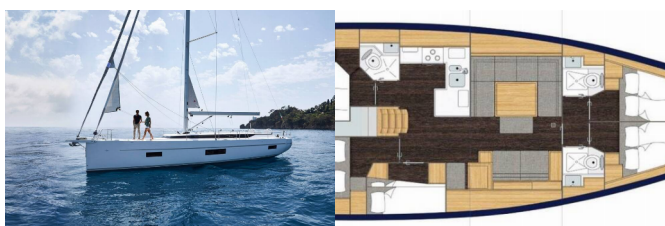

Yacht Base	Marina Tehnomont Veruda, Pula, Croatia
Yacht ID	6948
Yacht Brands	Bavaria
Yacht Name	Sea Queen
Production Year	2025
Length	51 Ft
Cabins	5
Berths	10 + 2
WC/Shower	3

COMFORT: Cockpit cushions, Mosquito nets

DECK: Anchor with chain, Bathing platform, Bilge pump - Mechanic, Bimini top, Cockpit fridge, Cockpit grill, Cockpit/stern, outside shower, Dinghy garage, Electric anchor windlass, Fenders, Mooring ropes , Sprayhood, Teak cockpit