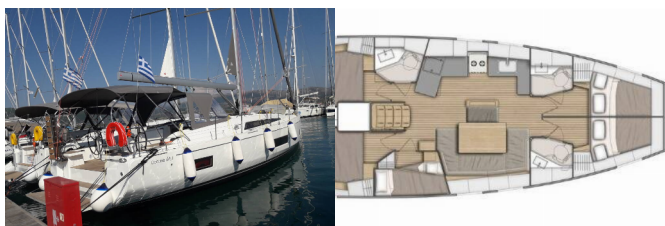

OCEANIS 46.1

Chrisel (2020)

Allure Navis D.O.O. • Antuna Branka Šimića 33 • 21000 Split • Croatia

Phone: +385 95 502 0094

Phone 2: +385 99 844 2210

E-mail: info@allure-navis.com

Web: www.allure-navis.com

Yacht Base	Lefkas, D-Marin, Greece
Yacht ID	7092
Yacht Brands	Beneteau
Yacht Name	Chrisel
Production Year	2020
Length	48 Ft
Cabins	5
Berths	10
Max Persons	10
WC/Shower	3

DECK: Bathing platform, Inox Boarding Ladder, Sprayhood, Teak deck

ENTERTAINMENT: Radio CD mp3 player + USB, Bluetooth

GALLEY: Freezer, Kitchen utensils (Galley equipment, cutlery)

INTERIOR: Electric fans in cabins, Electric toilet