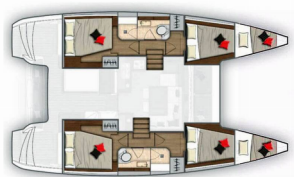

LAGOON 40

Smilla (2018)

Allure Navis D.O.O. • Antuna Branka Šimića 33 • 21000 Split • Croatia

Phone: +385 95 502 0094

Phone 2: +385 99 844 2210

E-mail: info@allure-navis.com

Web: www.allure-navis.com

Yacht Base	Dubrovnik, Komolac, ACI Marina Dubrovnik, Croatia
Yacht ID	86
Yacht Brands	Lagoon
Yacht Name	Smilla
Production Year	2018
Length	39 Ft
Cabins	4 + 2
Berths	8 + 2 + 2
Max Persons	12
WC/Shower	2

COMFORT: Cockpit cushions, Towels

DECK: Anchor with chain, Bathing platform, Bimini top, Cockpit table, Cockpit/stern, outside shower, Dinghy with outboard engine, Electric anchor windlass, Rail openings both sides, Spring cleats, Swimming ladder